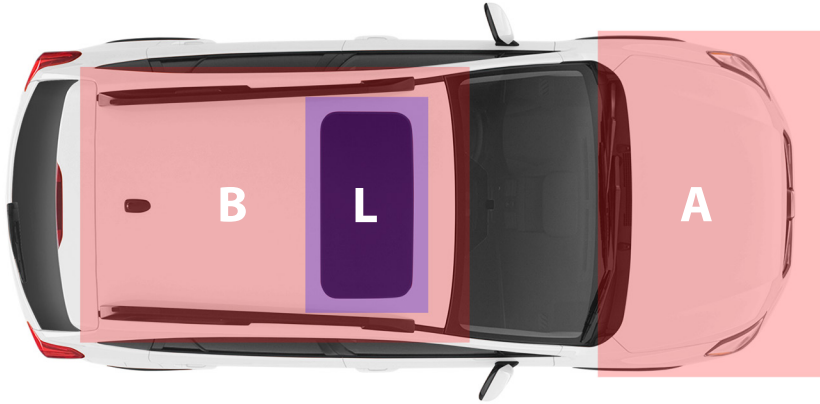

THE WRAPULATOR

Vehicle Wrap Area Calculator

582 2013 Subaru XV Crosstrek

103.7" Wheelbase

VINYL

WINDOW FILM

	INCHES	SQUARE FEET
A	48" x 72"	24 sq ft
B	81" x 57"	32.06 sq ft
C	119.5" x 60"	49.79 sq ft
D	48" x 41"	13.67 sq ft
E	48" x 41"	13.67 sq ft
F	119.5" x 60"	49.79 sq ft
G	116.5" x 33"	26.7 sq ft
H	60" x 14"	5.83 sq ft
I	56.5" x 30"	11.77 sq ft
J	112" x 34"	26.44 sq ft
K	55" x 22"	8.4 sq ft
L	25.5" x 45"	7.97 sq ft
M	51.5" x 20"	7.15 sq ft
N	51.5" x 20"	7.15 sq ft