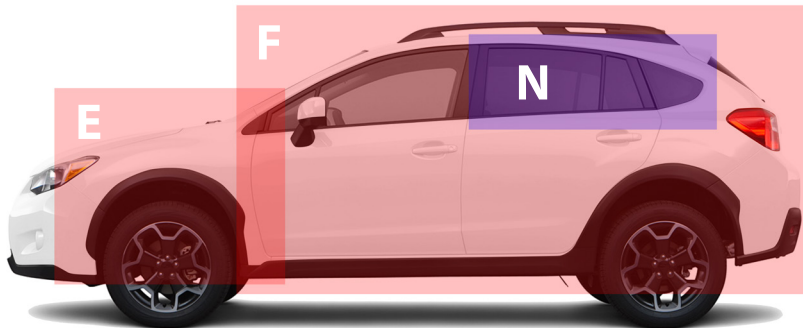

THE WRAPULATOR

Vehicle Wrap Area Calculator

582 2013 Subaru XV Crosstrek

103.7" Wheelbase

VINYL

WINDOW FILM

	INCHES	SQUARE FEET
A	48" x 72"	24 sq ft
B	81" x 57"	32.06 sq ft
C	119.5" x 60"	49.79 sq ft
D	48" x 41"	13.67 sq ft
E	48" x 41"	13.67 sq ft
F	119.5" x 60"	49.79 sq ft
G	116.5" x 33"	26.7 sq ft
H	60" x 14"	5.83 sq ft
I	56.5" x 30"	11.77 sq ft
J	112" x 34"	26.44 sq ft
K	55" x 22"	8.4 sq ft
L	25.5" x 45"	7.97 sq ft
M	51.5" x 20"	7.15 sq ft
N	51.5" x 20"	7.15 sq ft